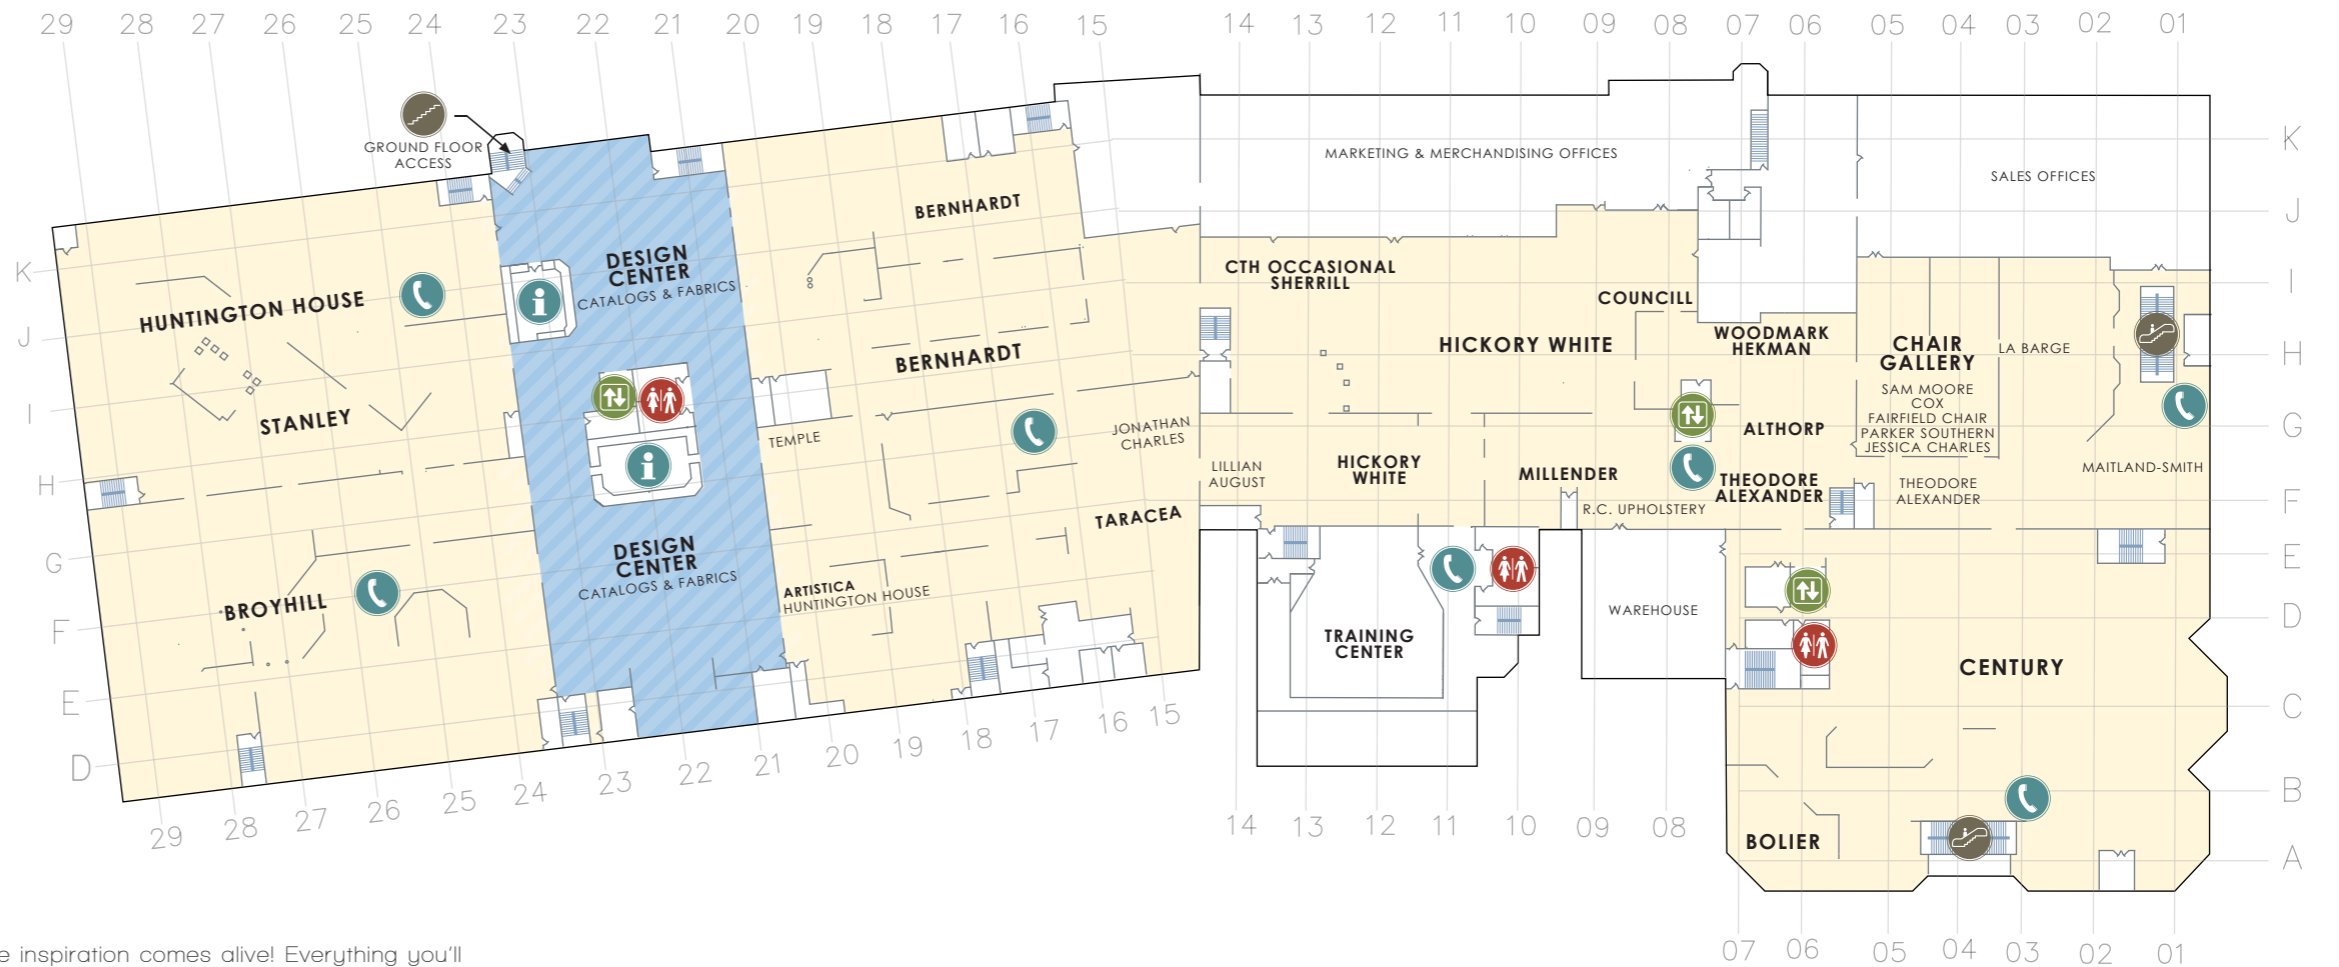

05. MART MAPS

STARBUCKS CAFE

FIRST FLOOR MART

Need a break? Drop in for pastries, treats and the finest selection of gourmet coffee in the world!

FURNITURELAND SOUTH ManCave

Located in the Mart and Showroom building entrances, the Mancaves are great places to watch sports on the big-screen and just "chill out."

LEATHER GALLERY
MOTION & RECLINERS
WICKER, RATTAN &
OUTDOOR

The Eco-Link connects the Mart's second floor Outdoor Gallery to the Showroom's third floor.

FOURTH FLOOR MART

ROOMS COMPLETE

We've created a special gallery to help take the guesswork out of designing. This area showcases extraordinary room scenes in a number of different design styles. Simply choose the look that best fits your lifestyle!

INFORMATION	THEATRE	RESTROOMS	ECO-LINK
PHONE	FOOD	ESCALATORS	ENTRANCE/EXIT
GROUND FLOOR	FIRST FLOOR	STAIRS	ELEVATOR
	SECOND FLOOR		THIRD FLOOR

06. SHOWROOM MAPS

SECOND FLOOR SHOWROOM

- | | |
|------------------|--------------------|
| Althorp | Jonathan Charles |
| Artistica | La Barge |
| Bernhardt | Lillian August |
| Bolier | Maitland-Smith |
| Broyhill | Millender |
| Century | Parker Southern |
| Cox | R.C. Upholstery |
| Council | Sam Moore |
| CTH Occasional | Sherrill |
| Fairfield Chair | Stanley |
| Hekman | Taracea |
| Hickory White | Temple |
| Huntington House | Theodore Alexander |
| Jessica Charles | Woodmark |