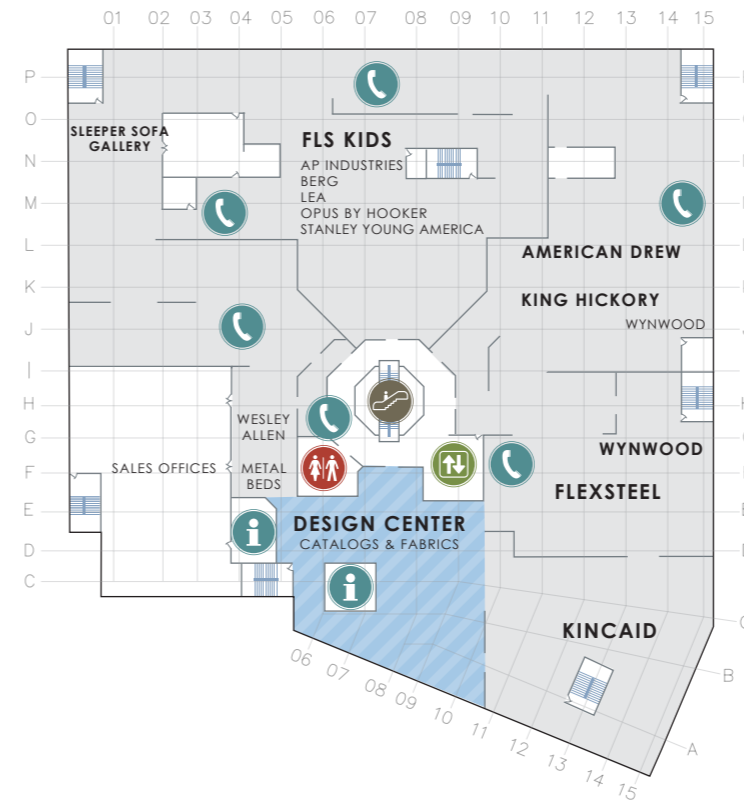

05. MART MAPS

STARBUCKS CAFE

FIRST FLOOR MART

Need a break? Drop in for pastries, treats and the finest selection of gourmet coffee in the world!

FURNITURELAND SOUTH ManCave

Located in the Mart and Showroom building entrances, the Mancaves are great places to watch sports on the big-screen and just "chill out."

RUG GALLERY
LIGHTING
LUXURY LINENS

THIRD FLOOR MART

THE DESIGN CENTER

Everything you'll need to complete a project is within arm's reach in the Design Center - hundreds of catalogs, thousands of fabric samples, and plenty of work space.

FLS KIDS
SLEEPER SOFA
GALLERY

SECOND FLOOR MART

THE ECO-LINK

A beautiful, glass-encased walkway that connects the Showroom to the Mart, the Eco-Link features an exciting representation of the many "green" collections at Furnitureland South.

STYLES INCLUDE: HEIRLOOM CLASSICS, EUROPEAN ELEGANCE, MODERN MOUNTAIN, COTTAGE CASUAL, ISLAND LIVING, GLOBAL FUSION, HOLLYWOOD REGENCY, VINTAGE EXPRESSIONS, FRESH PERSPECTIVES, MODERN ELEMENTS.

Check out the Stanley Furniture Factory Authorized Outlet located on the top floor of the Outlet Center! You'll receive up to 75% off retail prices on quality, discontinued and factory overstock items representing the latest styles from Stanley Furniture and Young America by Stanley. New product arrives monthly!