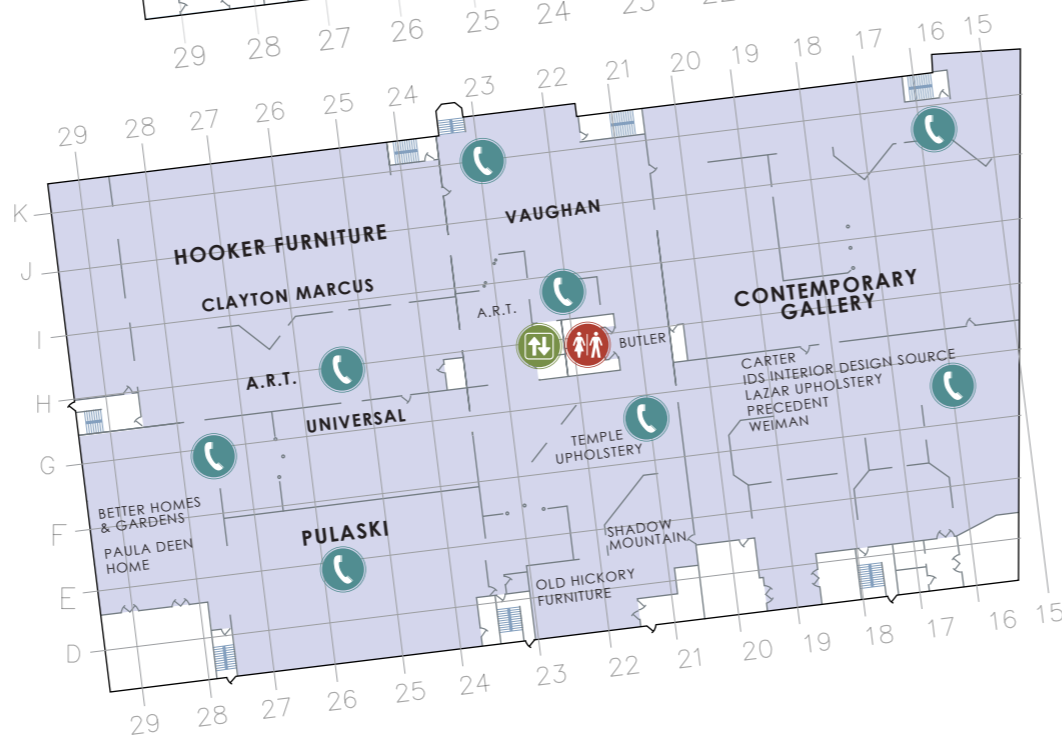

GROUND FLOOR SHOWROOM

A.R.T.	Paula Deen Home
Better Homes & Gardens	Precedent
Butler	Pulaski
Carter	Temple Upholstery
Clayton Marcus	Shadow Mountain
Hooker Furniture	Universal
IDS Interior Design Source	Vaughan
Lazar Upholstery	Weiman
Old Hickory Furniture