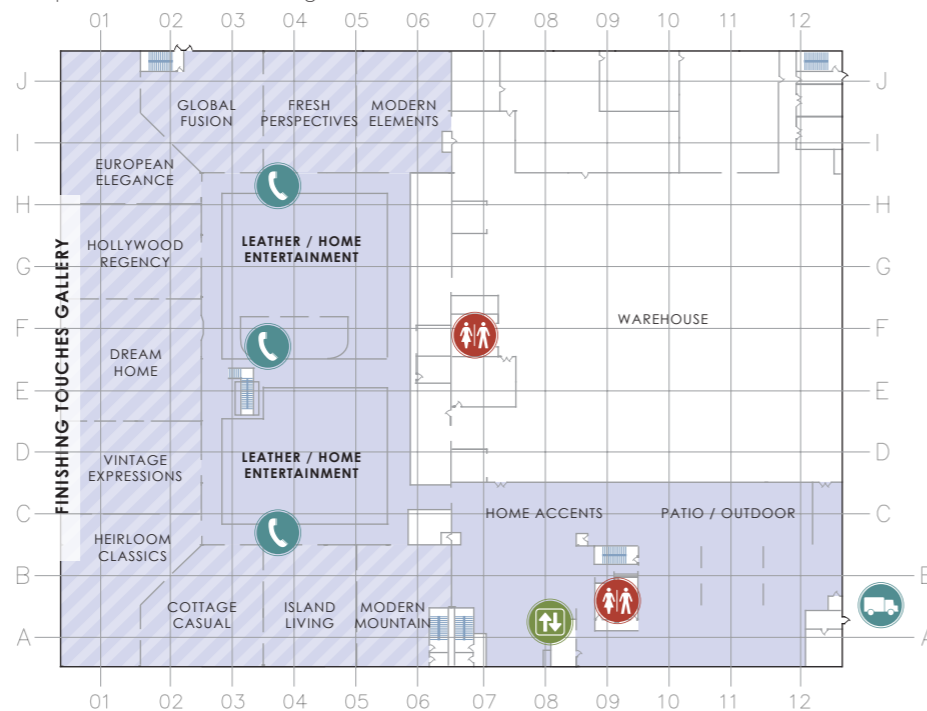

07. OUTLET CENTER

WELCOME TO FURNITURELAND SOUTH'S 300,000 SQUARE-FOOT OUTLET CENTER, WHERE YOU'LL FIND MORE THAN 150 METICULOUSLY DESIGNED ROOMS OF QUALITY HOME FURNISHINGS, MANY AT OR BELOW DEALER COST. THESE INCLUDE MARKET SAMPLES, SPECIAL PURCHASES, ONE-OF-A-KIND PIECES, AND DISCONTINUED NAME-BRAND COLLECTIONS. TAKE YOUR PURCHASES WITH YOU, OR HAVE THEM DELIVERED WITH COMPLETE IN-HOME SET UP.

FINISHING TOUCHES GALLERY

Located on the ground floor, the Finishing Touches Gallery features accent pieces and accessories for any style. You will be inspired as you stroll through these freshly designed galleries.

STYLES INCLUDE: HEIRLOOM CLASSICS, EUROPEAN ELEGANCE, MODERN MOUNTAIN, COTTAGE CASUAL, ISLAND LIVING, GLOBAL FUSION, HOLLYWOOD REGENCY, VINTAGE EXPRESSIONS, FRESH PERSPECTIVES, MODERN ELEMENTS.

Check out the Stanley Furniture Factory Authorized Outlet located on the top floor of the Outlet Center! You'll receive up to 75% off retail prices on quality, discontinued and factory overstock items representing the latest styles from Stanley Furniture and Young America by Stanley. New product arrives monthly!

GROUND FLOOR

- Dream Home
- Finishing Touches Gallery
- Leather / Home Entertainment
- Home Accents
- Wall Art
- Accessories
- Patio / Outdoor

FIRST FLOOR

- Best Sellers
- Mattress / Linens
- Dining Gallery
- Bedroom Gallery
- Living Room Gallery
- Upholstery
- Rugs
- Sectionals / Sleeper Sofas
- Recliners
- Youth
- Customer Order Center