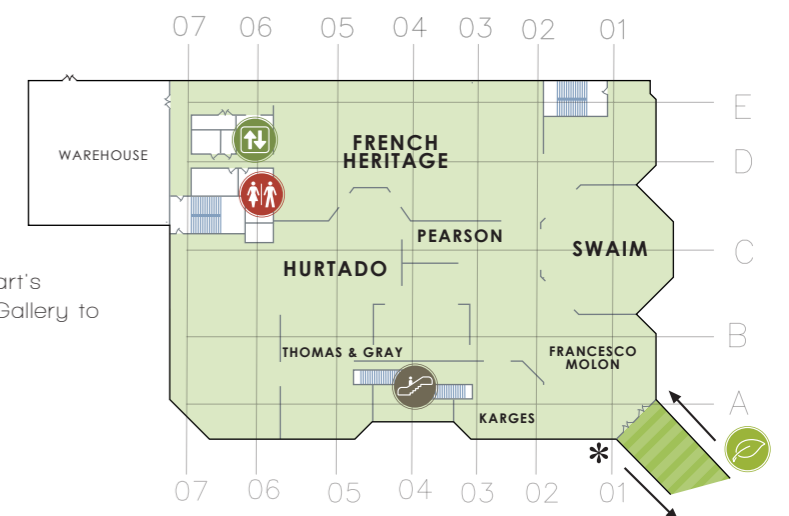

THIRD FLOOR SHOWROOM

Francesco Molon	Pearson
French Heritage	Swaim
Hurtado	Thomas & Gray
Karges	

*ACCESS THE ECO-LINK HERE!

The Eco-link connects the Mart's second floor in the Outdoor Gallery to the Showroom's third floor.