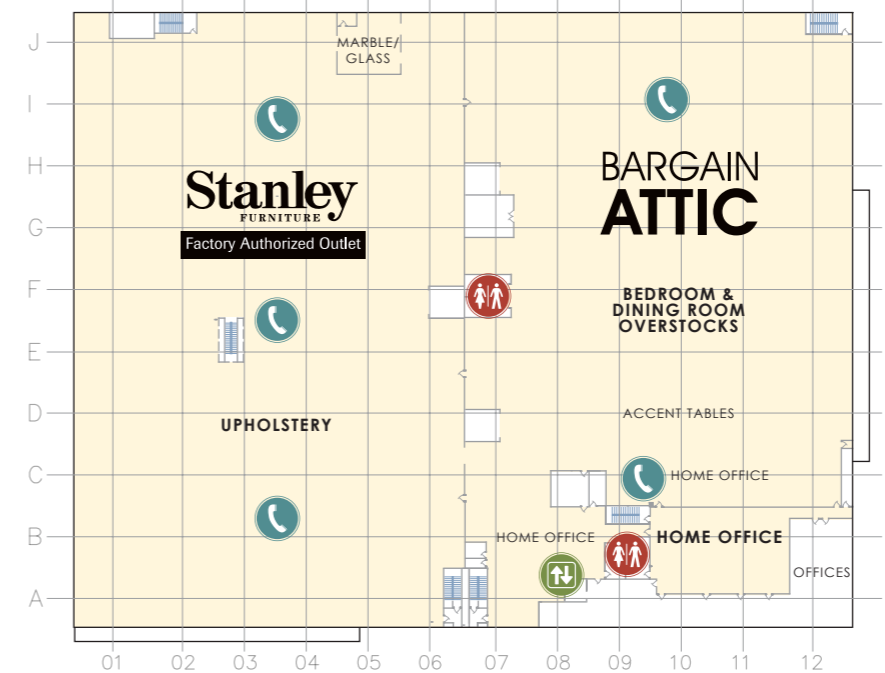

05. MART MAPS

STARBUCKS CAFE

FIRST FLOOR MART

Need a break? Drop in for pastries, treats and the finest selection of gourmet coffee in the world!

FURNITURELAND SOUTH ManCave

Located in the Mart and Showroom building entrances, the Mancaves are great places to watch sports on the big-screen and just "chill out."

FINISHING TOUCHES GALLERY

Located on the ground floor, the Finishing Touches Gallery features accent pieces and accessories for any style. You will be inspired as you stroll through these freshly designed galleries.

STYLES INCLUDE: HEIRLOOM CLASSICS, EUROPEAN ELEGANCE, MODERN MOUNTAIN, COTTAGE CASUAL, ISLAND LIVING, GLOBAL FUSION, HOLLYWOOD REGENCY, VINTAGE EXPRESSIONS, FRESH PERSPECTIVES, MODERN ELEMENTS.

Check out the Stanley Furniture Factory Authorized Outlet located on the top floor of the Outlet Center! You'll receive up to 75% off retail prices on quality, discontinued and factory overstock items representing the latest styles from Stanley Furniture and Young America by Stanley. New product arrives monthly!

GROUND FLOOR

- Dream Home
- Finishing Touches Gallery
- Leather / Home Entertainment
- Home Accents
- Wall Art
- Accessories
- Patio / Outdoor

FIRST FLOOR

- Best Sellers
- Mattress / Linens
- Dining Gallery
- Bedroom Gallery
- Living Room Gallery
- Upholstery
- Rugs
- Sectionals / Sleeper Sofas
- Recliners
- Youth
- Customer Order Center