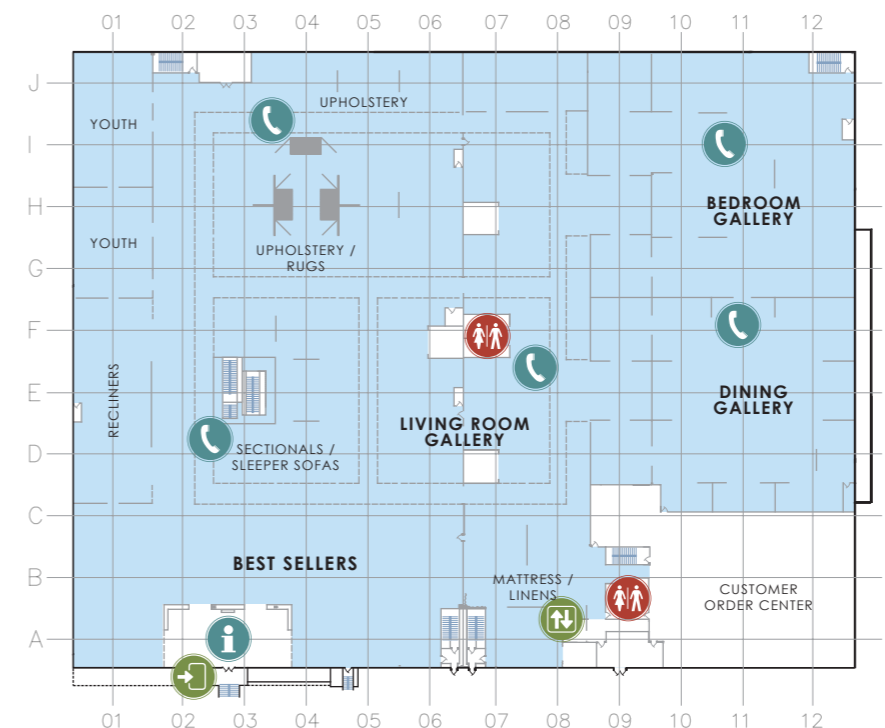

07. OUTLET CENTER

WELCOME TO FURNITURELAND SOUTH'S 300,000 SQUARE-FOOT OUTLET CENTER, WHERE YOU'LL FIND MORE THAN 150 METICULOUSLY DESIGNED ROOMS OF QUALITY HOME FURNISHINGS, MANY AT OR BELOW DEALER COST. THESE INCLUDE MARKET SAMPLES, SPECIAL PURCHASES, ONE-OF-A-KIND PIECES, AND DISCONTINUED NAME-BRAND COLLECTIONS. TAKE YOUR PURCHASES WITH YOU, OR HAVE THEM DELIVERED WITH COMPLETE IN-HOME SET UP.

FINISHING TOUCHES GALLERY

Located on the ground floor, the Finishing Touches Gallery features accent pieces and accessories for any style. You will be inspired as you stroll through these freshly designed galleries.

STYLES INCLUDE: HEIRLOOM CLASSICS, EUROPEAN ELEGANCE, MODERN MOUNTAIN, COTTAGE CASUAL, ISLAND LIVING, GLOBAL FUSION, HOLLYWOOD REGENCY, VINTAGE EXPRESSIONS, FRESH PERSPECTIVES, MODERN ELEMENTS.

Check out the Stanley Furniture Factory Authorized Outlet located on the top floor of the Outlet Center! You'll receive up to 75% off retail prices on quality, discontinued and factory overstock items representing the latest styles from Stanley Furniture and Young America by Stanley. New product arrives monthly!

GROUND FLOOR

- Dream Home
- Finishing Touches Gallery
- Leather / Home Entertainment
- Home Accents
- Wall Art
- Accessories
- Patio / Outdoor

FIRST FLOOR

- Best Sellers
- Mattress / Linens
- Dining Gallery
- Bedroom Gallery
- Living Room Gallery
- Upholstery
- Rugs
- Sectionals / Sleeper Sofas
- Recliners
- Youth
- Customer Order Center